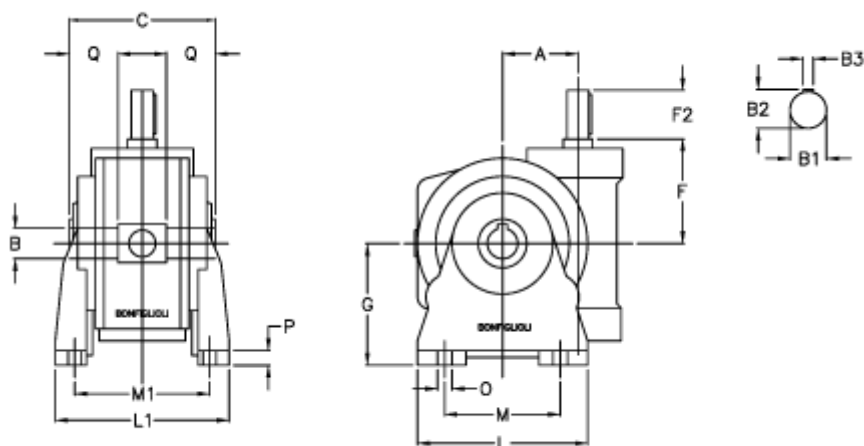

Article number: 3901130046300

Description: Worm gear with solid input shaft
VF 130V-46-HS

Measures

a	= 130.0	F2 = 60	Q = 52.5
B	= 45	g = 195	
B1	= 30	L = 310	
B2	= 33.0	L1 = 245	
B3	= 8	m = 220	
C	= 165	M1 = 191.0	
Description	= VF 130V-xx-HS	O = 16.0	
F	= 160.0	P = 18	